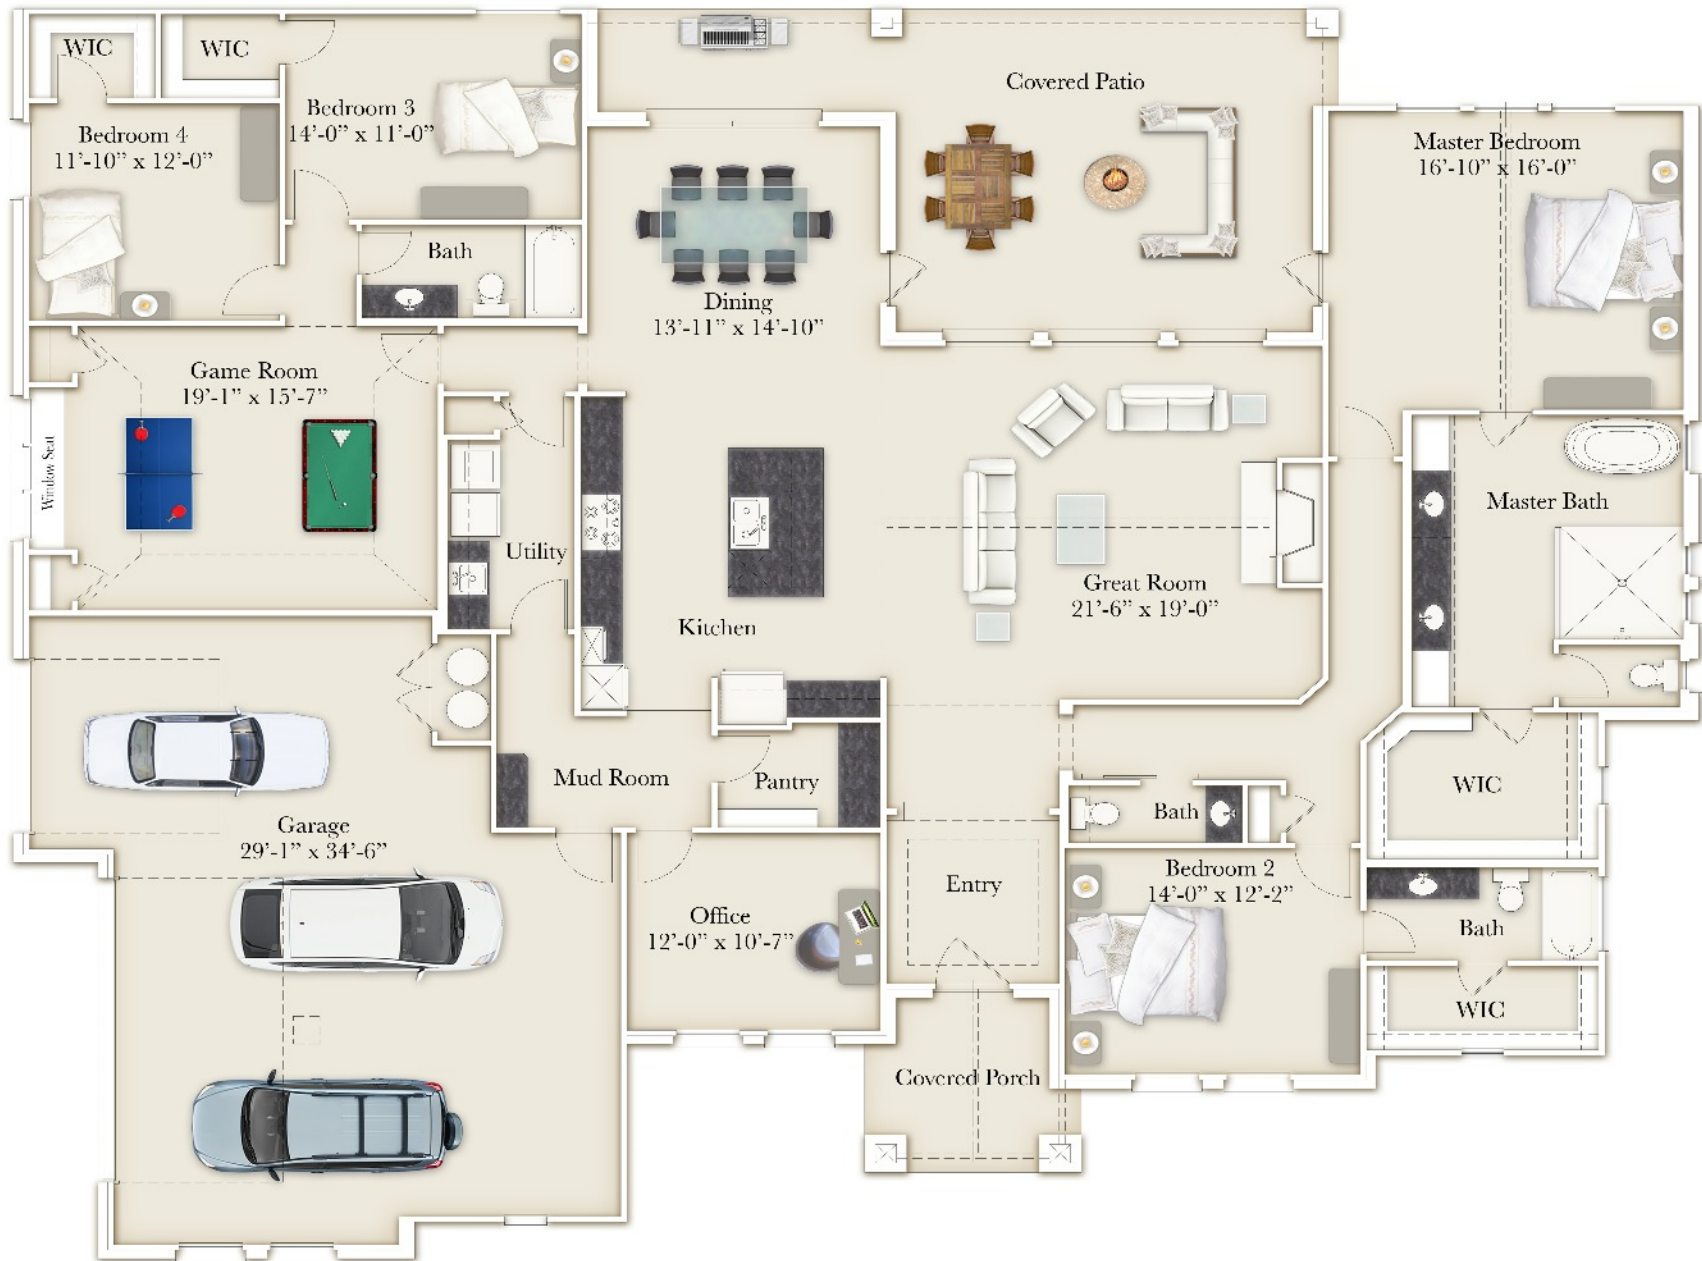

1731 Deerfield Dr.

Front Elevation

# 1731 Deerfield Dr.

## Floor Plan