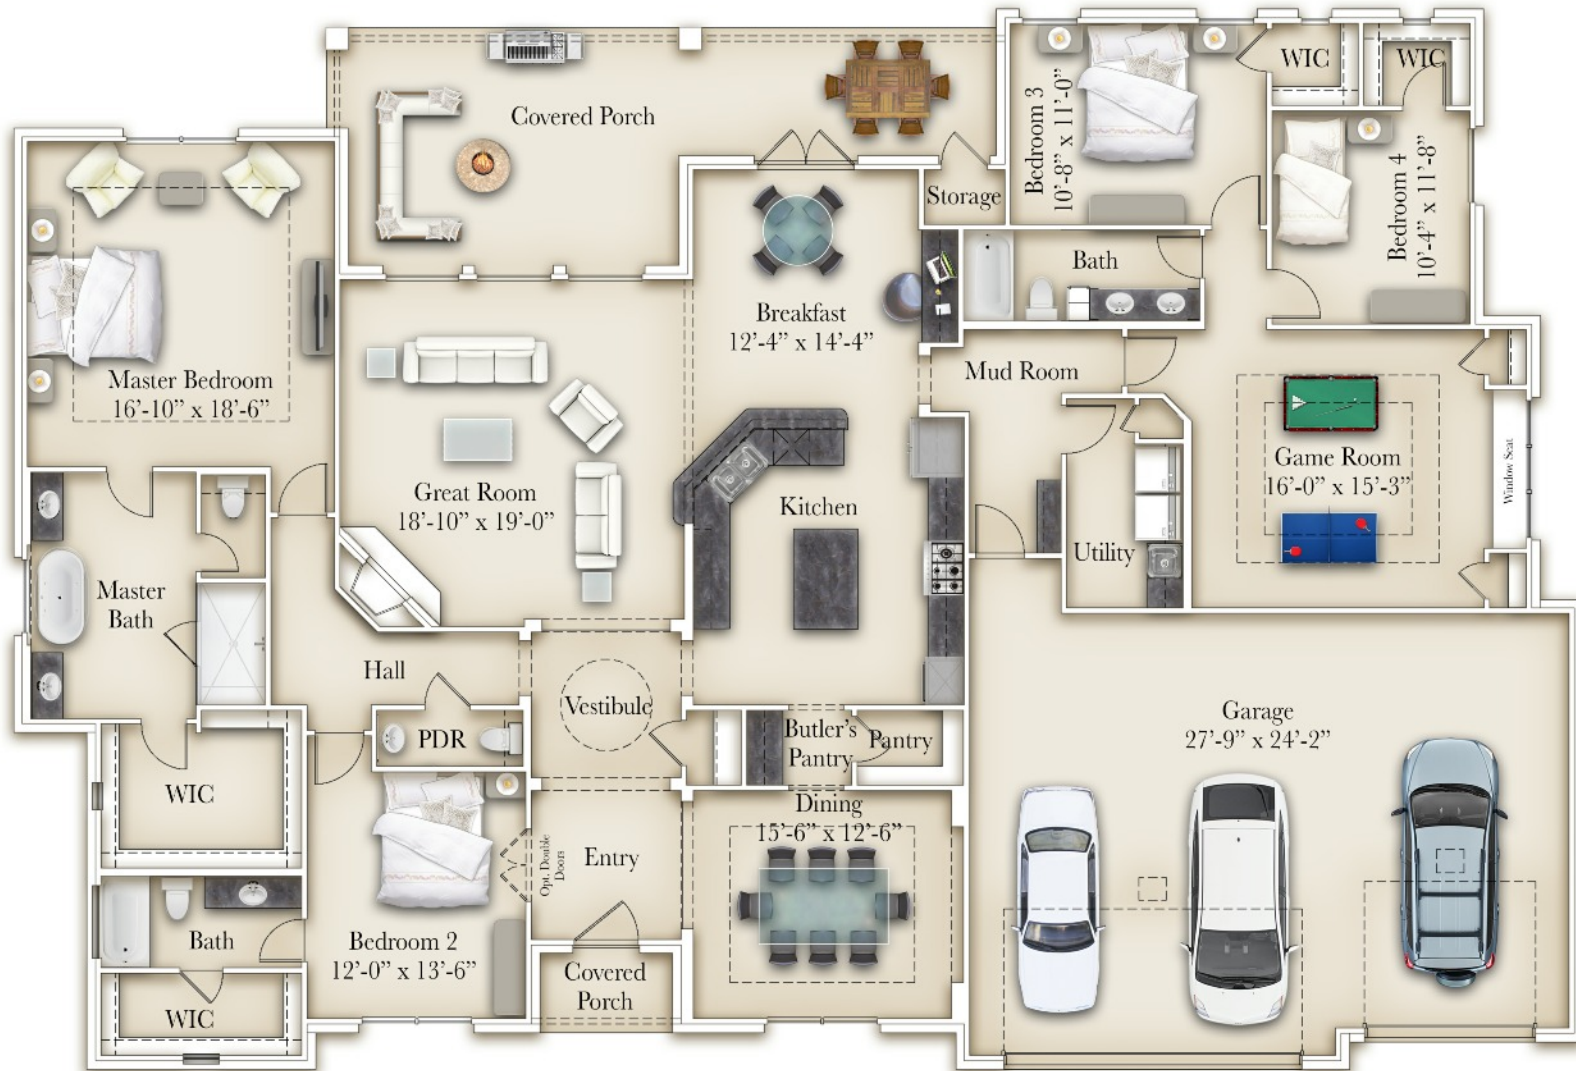

713 Norfolk

Front Elevation

## Floor Plan